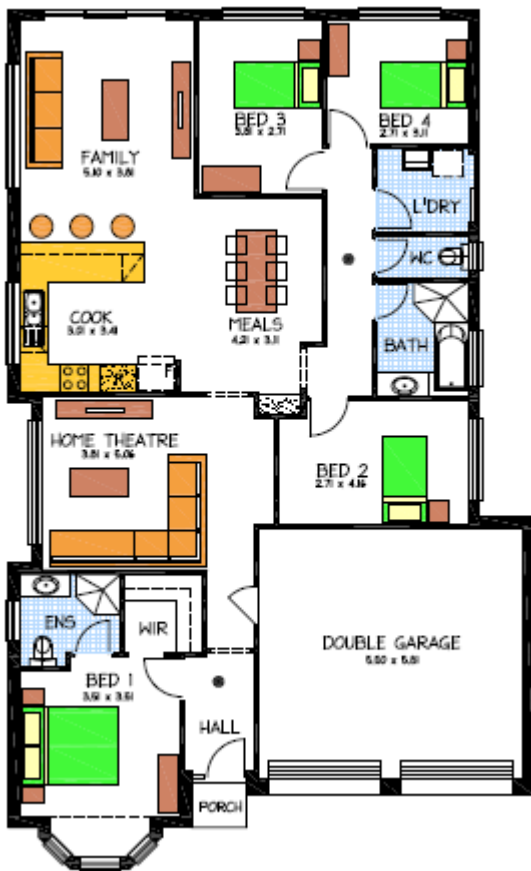

House & Land Package

The Envoy

Lot 114 Earlsfield Ave, Sals East

This package includes:

• H&L PACKAGE

- Sovereign Specification
- 2.7H ceilings
- NBN Included
- Front render Included
- Healthy allowance for footings
- Bay window feature to façade with render
- Panel Lift doors Included
- Aluminium windows to front
- Insulation to External Walls and Roof
- Built In Robes Included to bedrooms
- Services
- Stainless Steel Appliances
- Custom options to add value to block
- Call me today to review the Specification and Inclusions

PACKAGE FROM: **\$432,410**

HOME: **\$173,410** LAND: **\$259,000**

Disclaimer: All care has been taken in the preparation of this material. No responsibility is taken for any errors or omissions. Details are subject to change without notification. Images for illustration purposes only. E&EO.