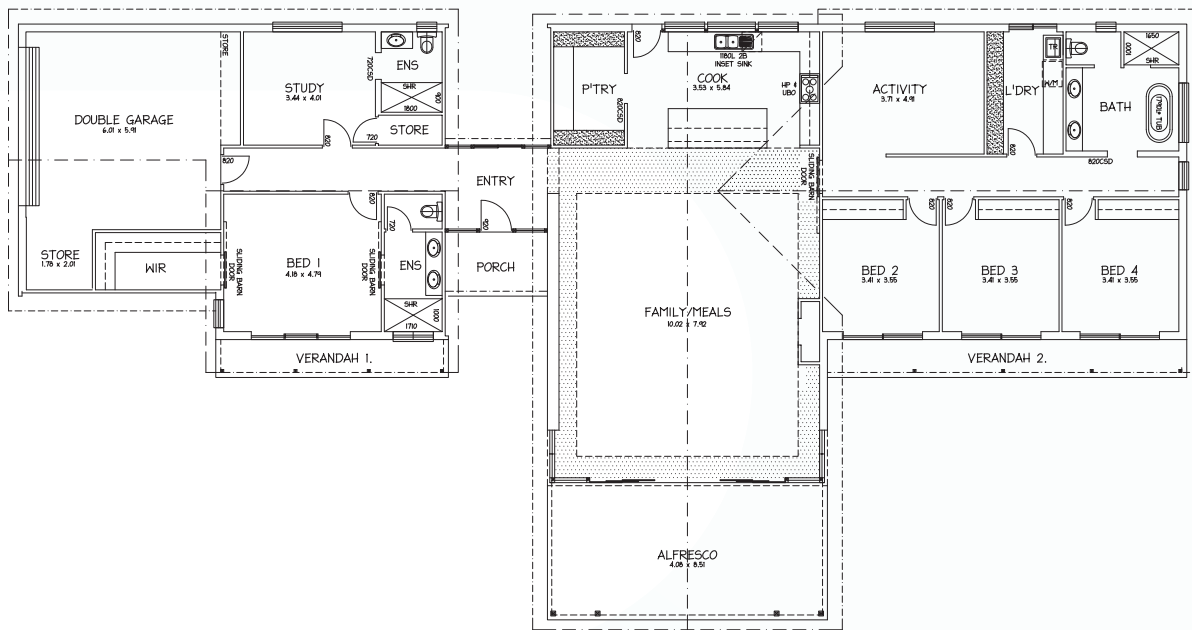

Inglewood

4 **3** **2**
Bed **Bth** **Car**

Custom
Country Range

**Rossdale
Homes**
Because trust is a must

**Total
Size**

**35.5m wide x
18m deep**

**Living Area
305m²**

rossdalehomes.com.au