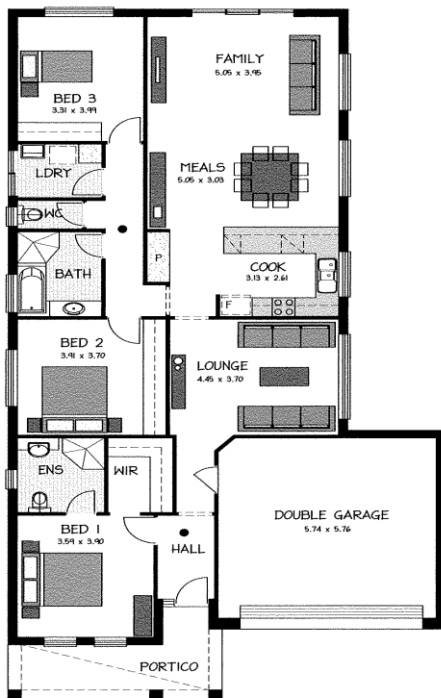

HOUSE AND LAND PACKAGE

The Lynton 157 at **PLAYFORD** *Alive* – \$298,000 (House and Land)

To Suite:
12.5x30m Allotment

Package includes:

- Displayed front elevation
- Built in Robes to bed 2 and 3
- Playford Encumbrances
- Stainless Steel Westinghouse appliances
- Foundations (\$14,500)
- Land (\$127,750)