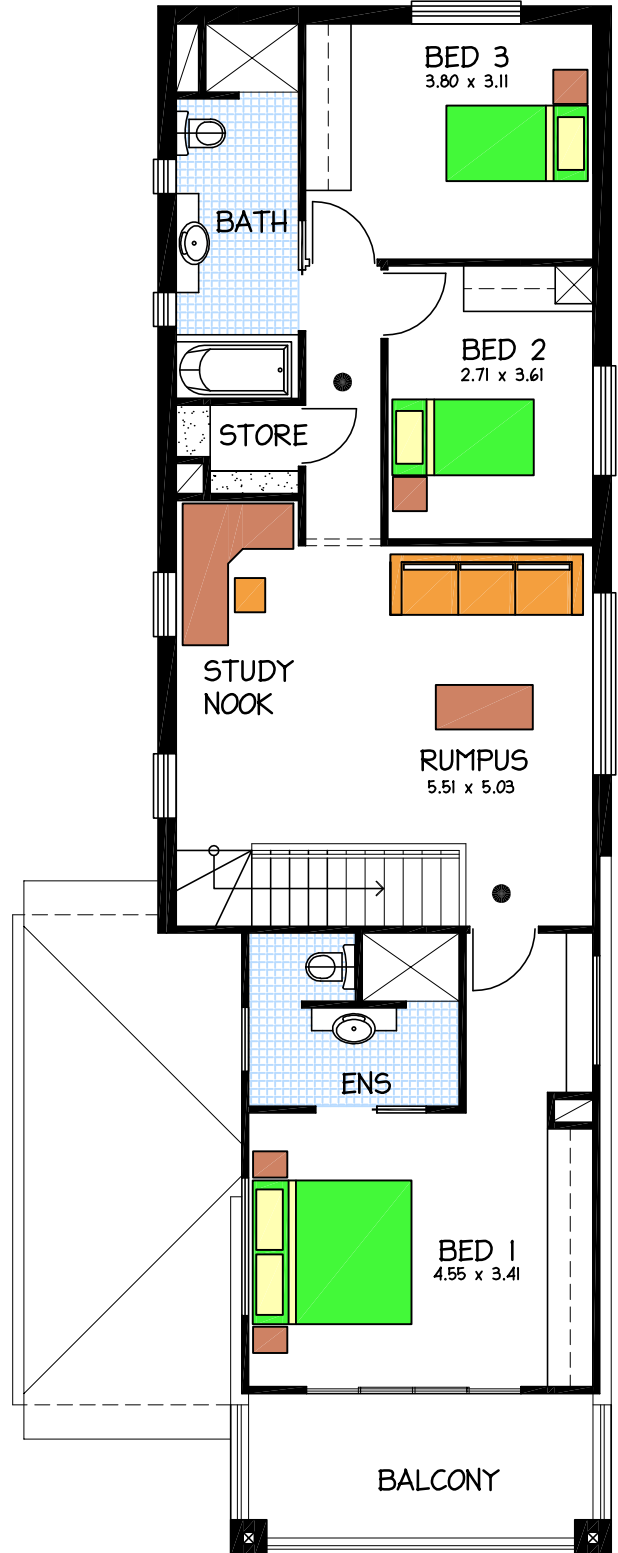

# SOMERTON-St Clair

Areas (m<sup>2</sup>)

Lower Living	85.106
Upper Living	104.056
Porch	10.060
Garage	38.150
Balcony	10.986

Total 248.358

26.73 SQUARES

7.91 x 20.50 DEEP

LOWER FLOOR

UPPER FLOOR