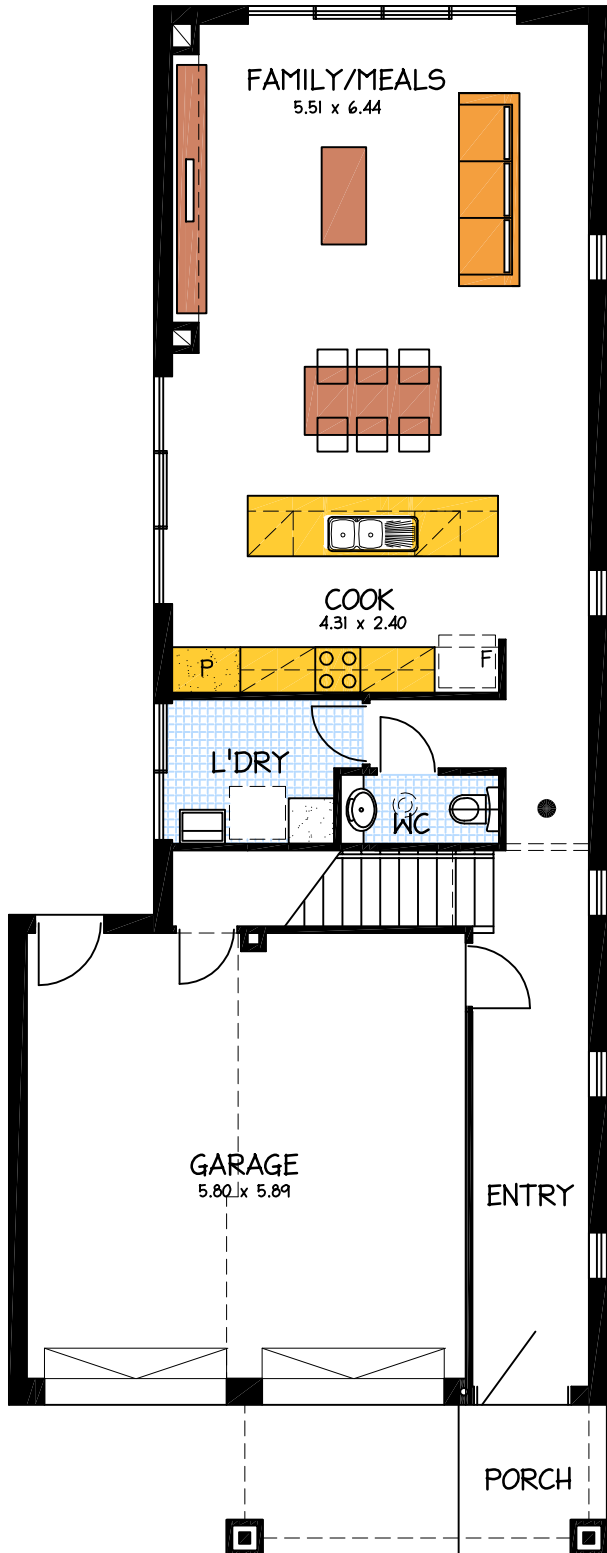

# SOMERTON-St Clair

Areas (m<sup>2</sup>)

Lower Living	85.106
Upper Living	104.056
Porch	10.060
Garage	38.150
Balcony	10.986

Total 248.358

26.73 SQUARES

7.91 x 20.50 DEEP

LOWER FLOOR

UPPER FLOOR