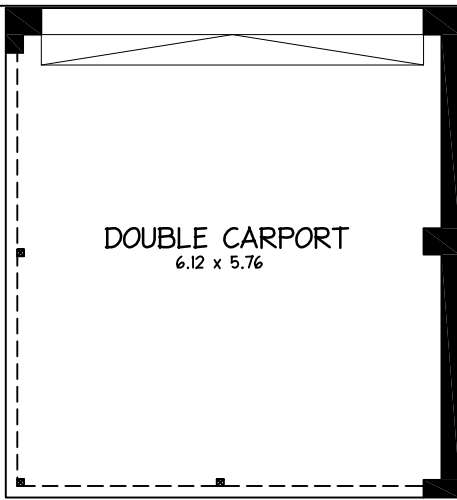

SIERRA- Lochiel Park

Areas (m²)

| | |
|--------------|---------|
| Lower Living | 112.984 |
| Upper Living | 81.520 |
| Porch | 5.565 |
| Balcony | 5.565 |
| Carport | 38.820 |

Total 244.454

26.31 SQUARES

HOUSE 8.00 x 18.89 DEEP
CARPORT 5.99 x 6.47 DEEP