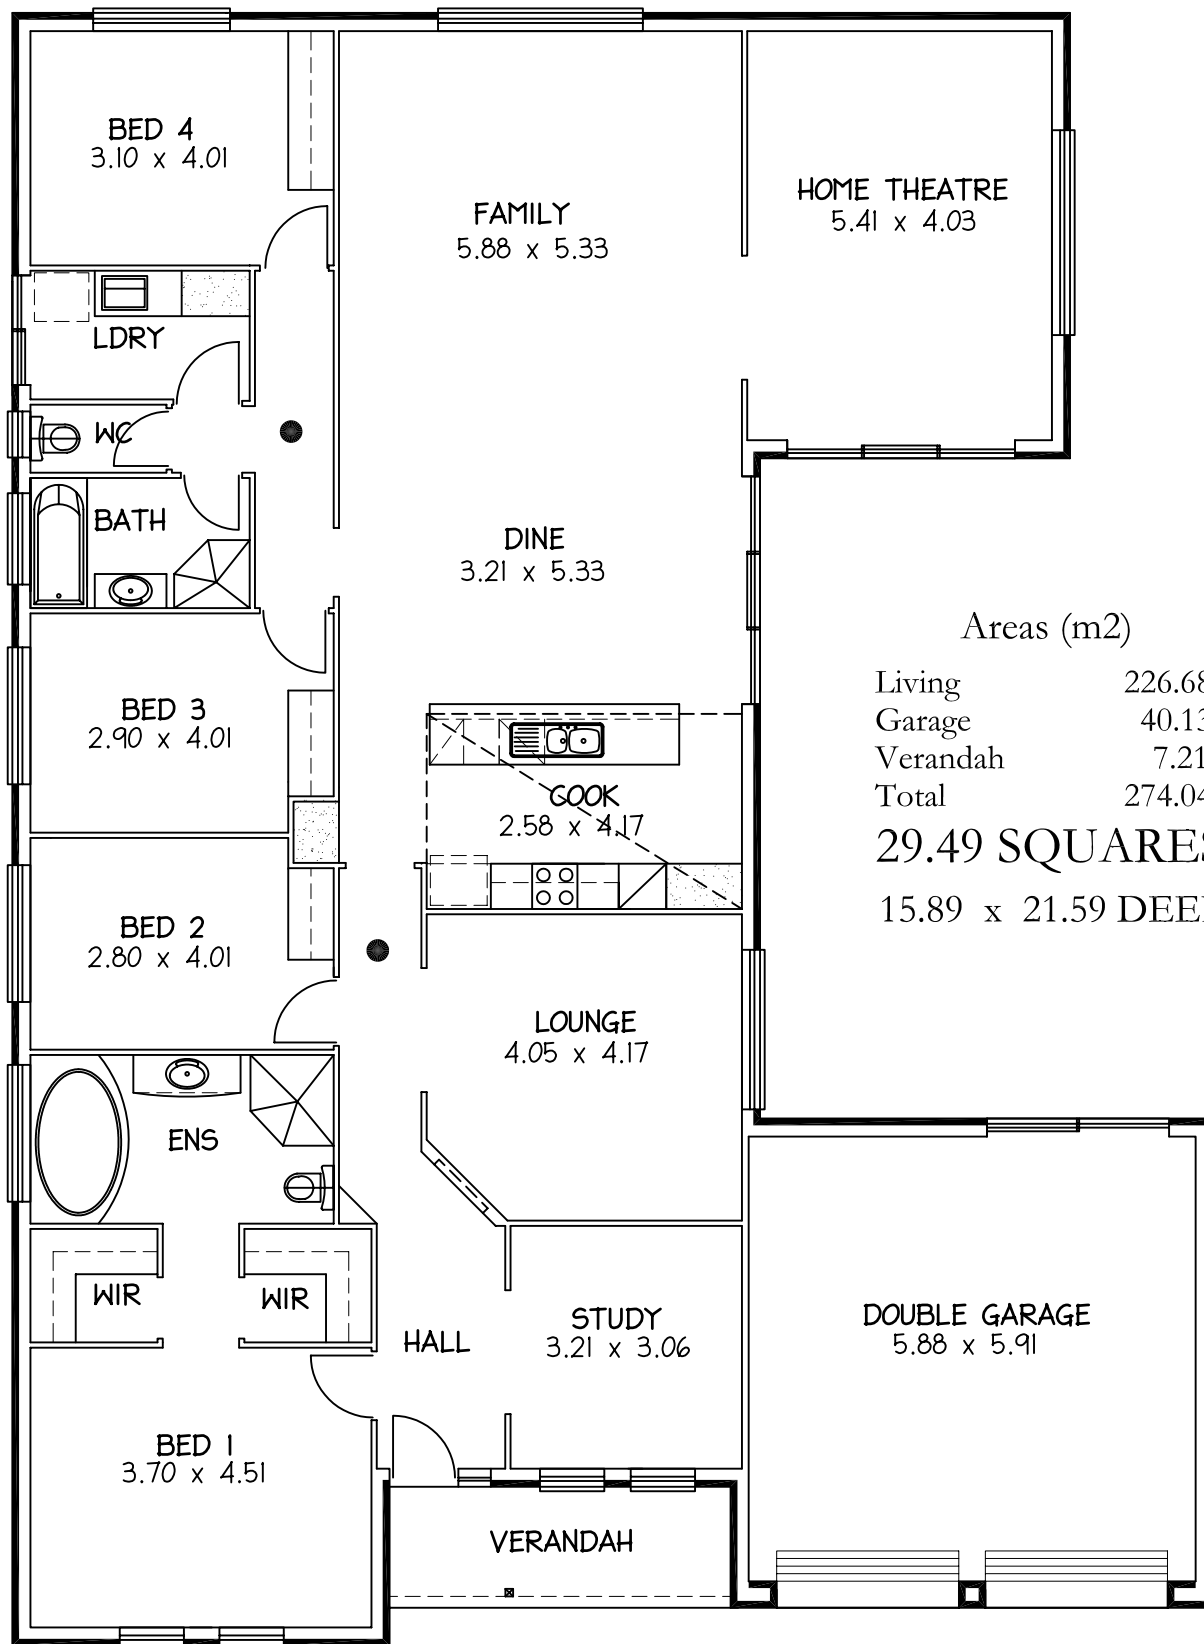

# HOUGHTON -SMITHFIELD

Areas (m2)

Living	226.689
Garage	40.138
Verandah	7.216
<b>Total</b>	<b>274.043</b>

**29.49 SQUARES**  
15.89 x 21.59 DEEP