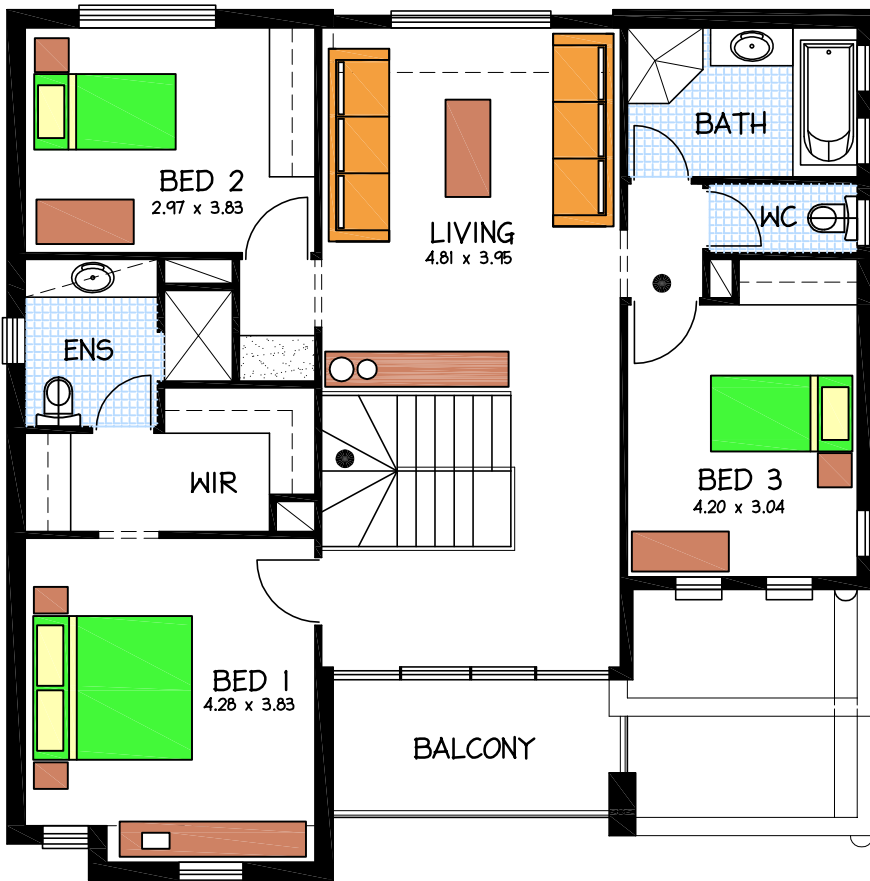

FULHAM- Playford Alive

LOWER FLOOR PLAN

Areas (m²)

Lower Living	111.234
Upper Living	108.785
Garage	38.576
Porch	12.204
Balcony	7.113

Total 277.912

29.91 SQUARES

11.48 x 11.51 DEEP

UPPER FLOOR PLAN