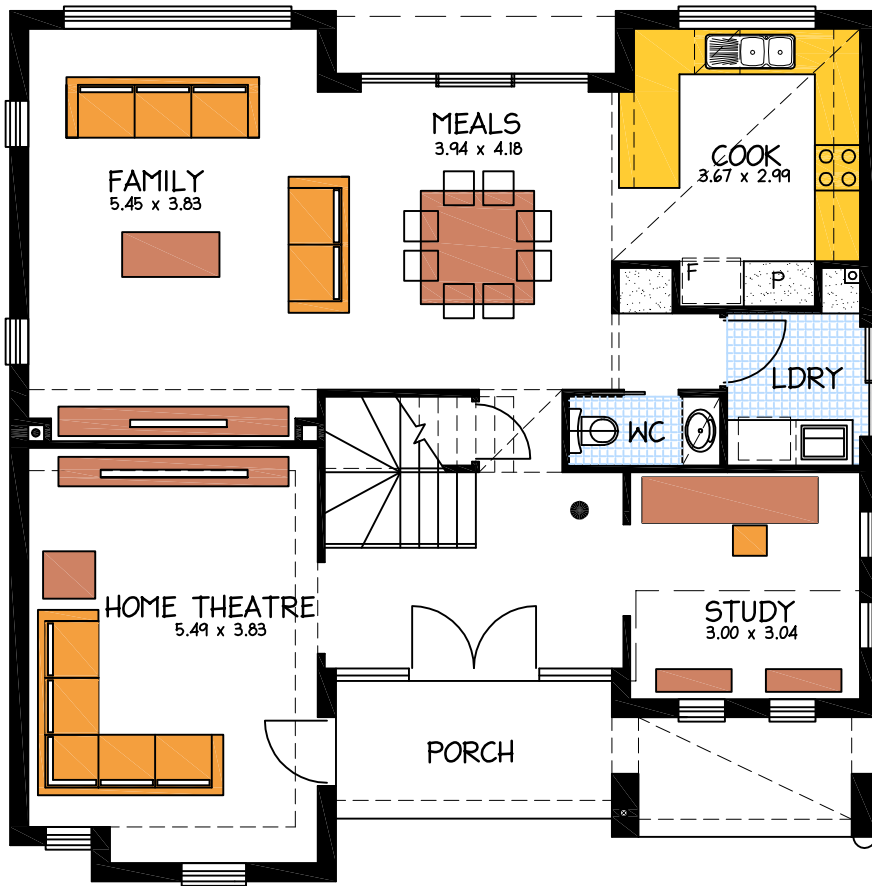

FULHAM- Playford Alive

LOWER FLOOR PLAN

Areas (m²)

Lower Living	111.234
Upper Living	108.785
Garage	38.576
Porch	12.204
Balcony	7.113

Total 277.912

29.91 SQUARES

11.48 x 11.51 DEEP

UPPER FLOOR PLAN