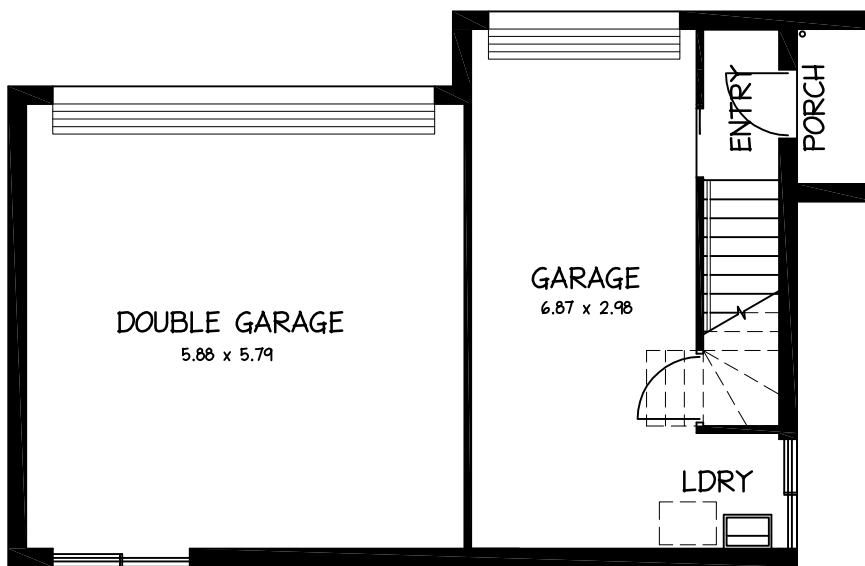

FULHAM MEWS- Playford Alive

Areas (m²)

Lower Living	7.408
Upper Living	72.249
Garage	24.750
Porch	2.560
Balcony	8.096

Total 115.063

12.38 SQUARES

11.45 x 7.42 DEEP

LOWER FLOOR PLAN

UPPER FLOOR PLAN