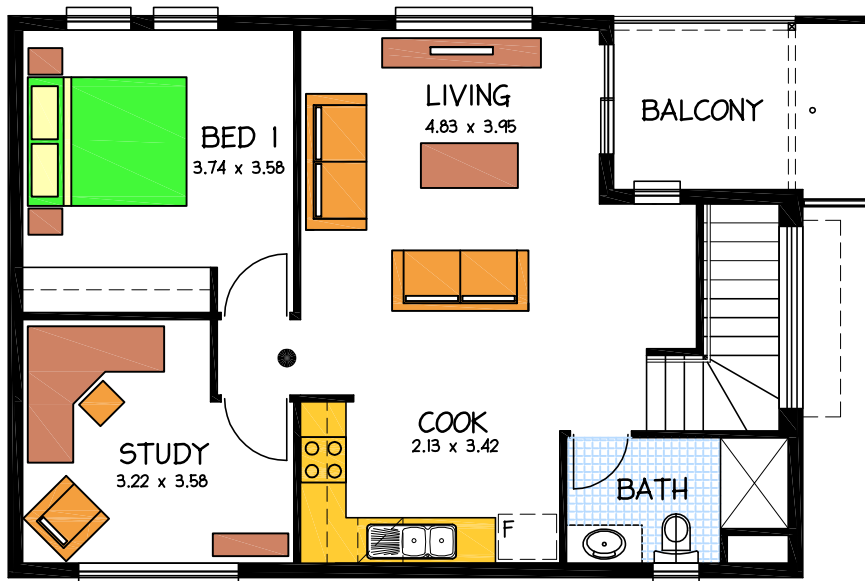

FULHAM MEWS- Playford Alive

Areas (m²)

Lower Living	7.408
Upper Living	72.249
Garage	24.750
Porch	2.560
Balcony	8.096

Total 115.063

12.38 SQUARES

11.45 x 7.42 DEEP

LOWER FLOOR PLAN

UPPER FLOOR PLAN