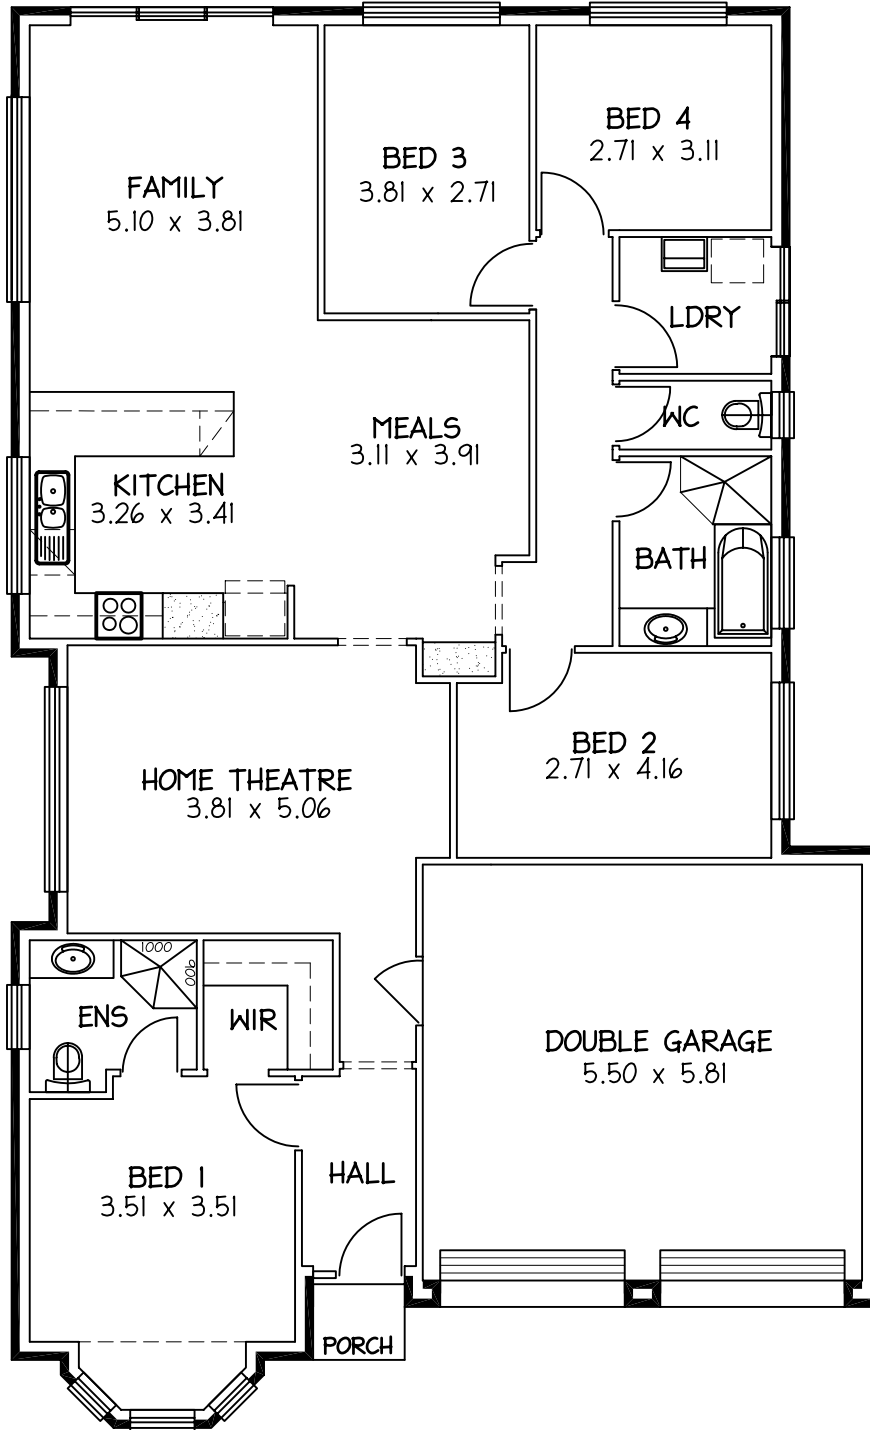

ENVOY-Seafood Meadows

AREAS

Living	151.05
Garage	35.75
Porch	1.21
Total	188.01

20.24 Squares
11.49 x 18.79 DEEP