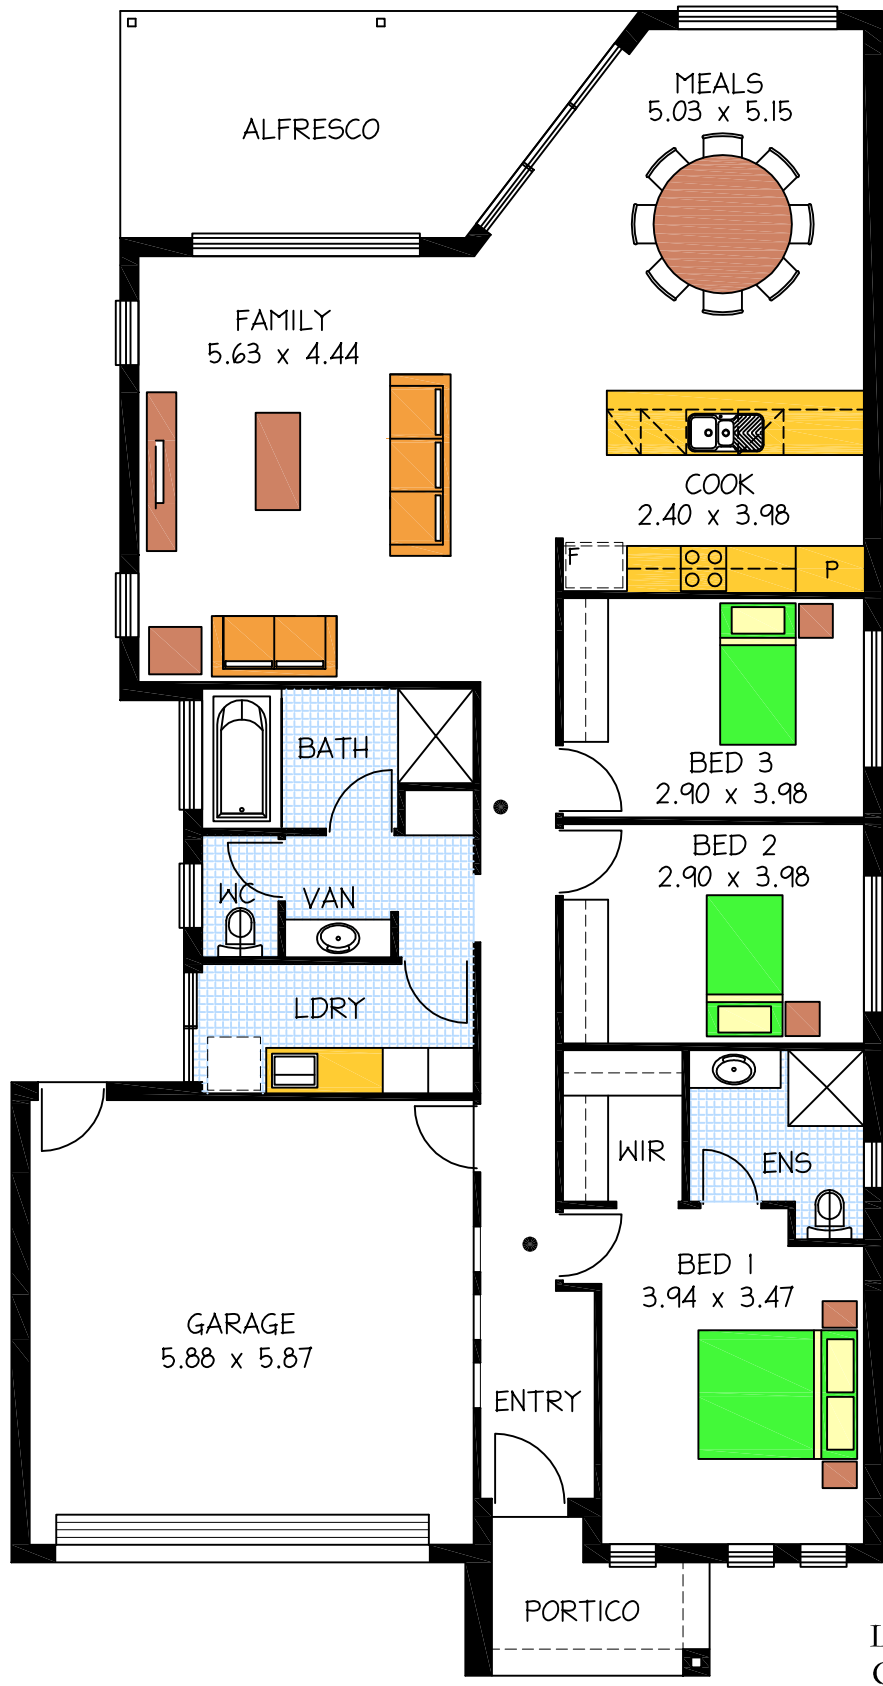

ENCOUNTER- VICTOR HARBOR

Areas (m²)

Living	155.556
Garage	38.023
Alfresco	17.136
Portico	5.571

Total 216.286

23.28 SQUARES

11.51 x 22.01 DEEP