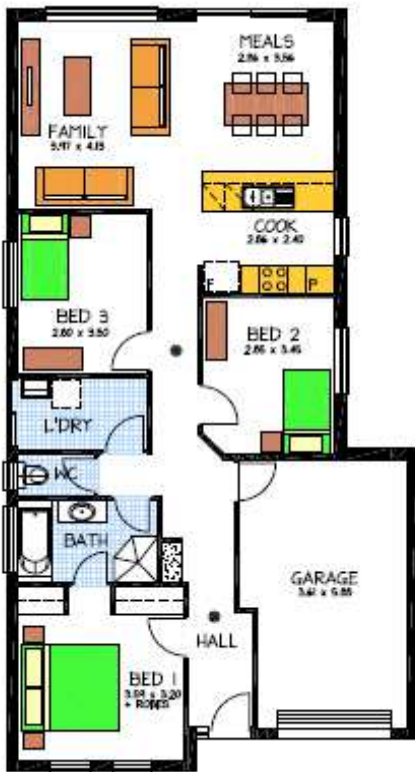

**Rossdale
Homes**

Because trust is a must

House & Land Package

OAKDEN 108

Allotments 2, 3, 4, 20, 21, 25, 26 & 31
Rosewood Grove Elizabeth North

This package includes:

- 3 Bedrooms all with robes
- Spacious meals & family area
- Galley Kitchen with ample cupboards
- Stainless Steel Appliances
- Overhead cupboards Excellent fixtures & fittings throughout
- Excellent fixtures & fittings throughout
- Single carport with roller door
- Rendered scalloped quoins to front elevation
- Insulation to walls & ceilings
- Generous Footings allowance

. Ideal for the Entertainer or just kick back and enjoy life!!

Be quick at this Price !!

PACKAGE FROM: \$211,214

HOME: \$132,214 LAND: \$79,000

Disclaimer: All care has been taken in the preparation of this material. No responsibility is taken for any errors or omissions. Details are subject to change without notification. Images for illustration purposes only. E&EO.