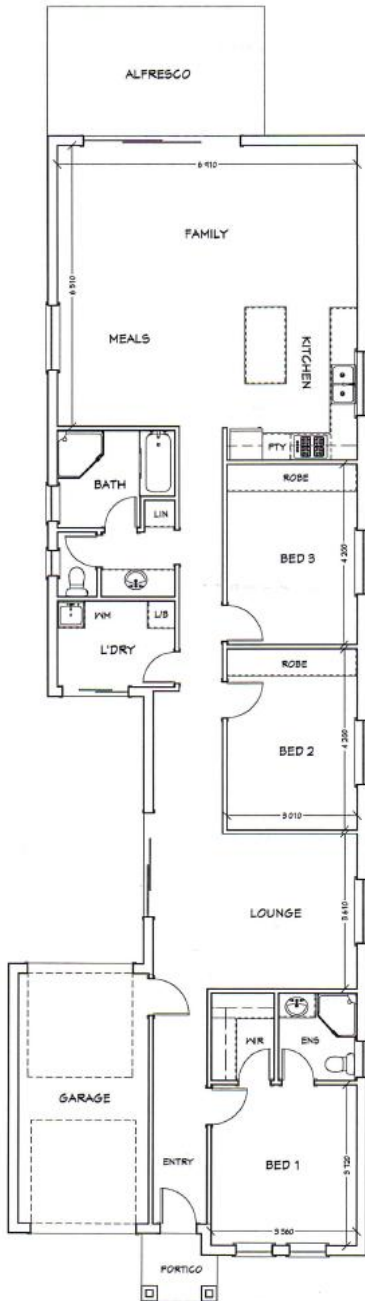

**Rossdale
Residential
Property Solutions**

Because trust is a must

House & Land Package

LOT 87 NAOMI TERRACE PASADENA

This package includes:

- 3 bedroom home with single garage, including remote roller door
- Rendered front façade including brick piers
- Colorbond roof
- 2700mm high ceilings
- Gloss kitchen
- Stainless steel kitchen appliances
- Mixer tapware throughout
- Ducted reverse cycle air-conditioning
- Robes to bedrooms 2 & 3
- Floor coverings throughout
- Instantaneous gas HWS
- R4.0 ceiling insulation & R2.0 external wall insulation
- Termi mesh termite barrier to perimeter
- Rainwater tank
- Storm water disposal
- Paving to perimeter and driveway
- Footings allowance with all excess soil removed (subject to final engineering report)

FOR THIS OFFER CALL
MICHAEL PENNY
0422 969 672

HOUSE & LAND PACKAGE
FROM: \$525,000