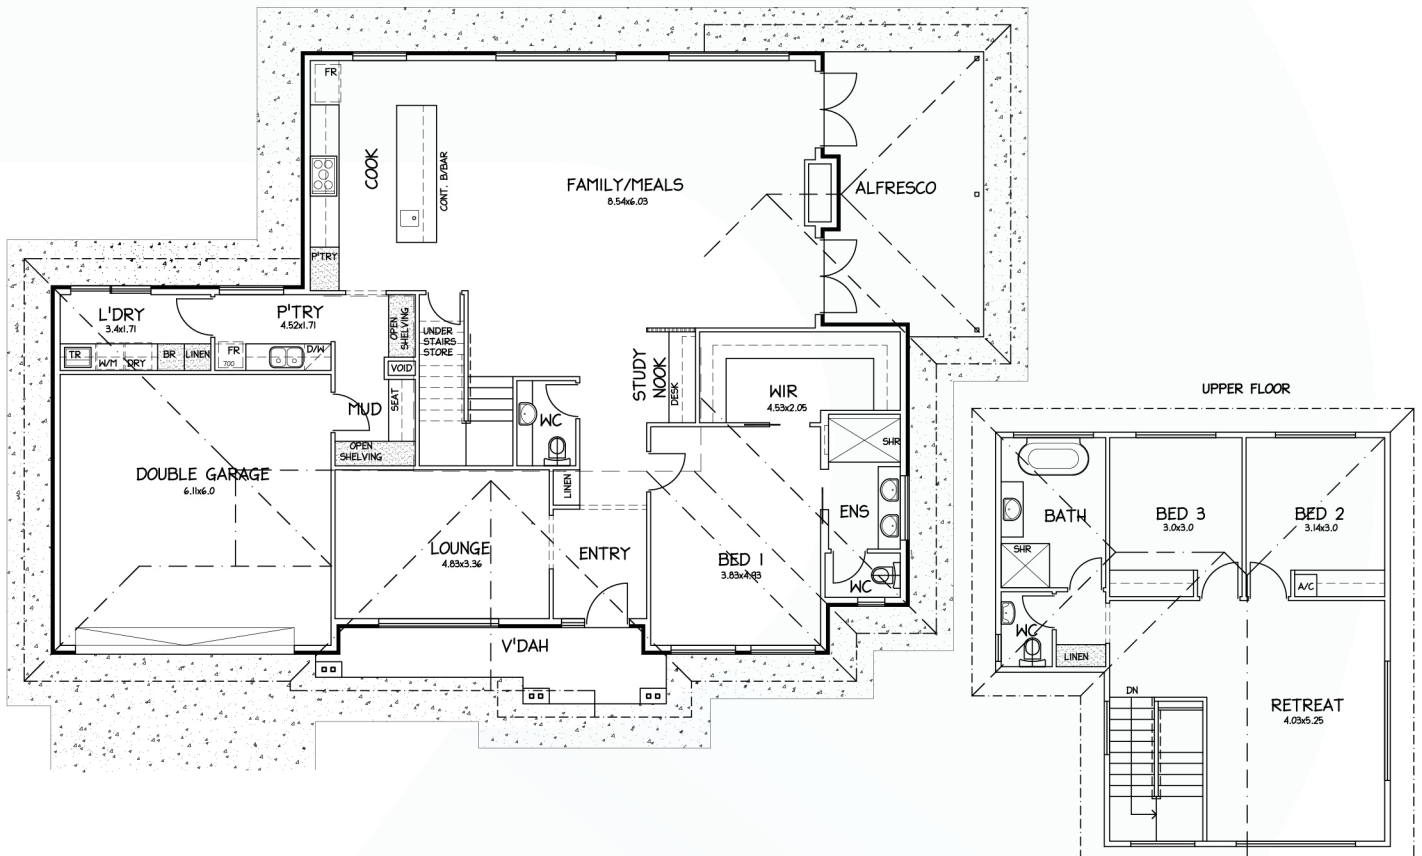

# Paracombe

**3** Bed **2** Bth **2** Car

Custom  
**Country Range**

**Total Size**

**21m wide x 14m deep**

**Living Area 251m<sup>2</sup>**

**Total Area 324m<sup>2</sup>**

[rossdalehomes.com.au](http://rossdalehomes.com.au)